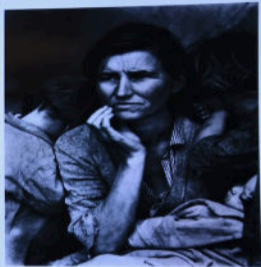

A Historical
Novel

Jeane Slone

The plight of the migrant mother

Photo and video sharing

00:00:00

Stop Share

Talking Santa Rosa history

MARTHA GELLHORN

11/8/1908-2/15/1998
began her career at 29 yrs. old
and she spent 53 yrs. covering
wars from Spanish civil war to
Vietnam war
Accredited to Collier's
Magazine

Dickey Chapelle

She Flew Bombers

**From the Factories to the Bases
During World War II**